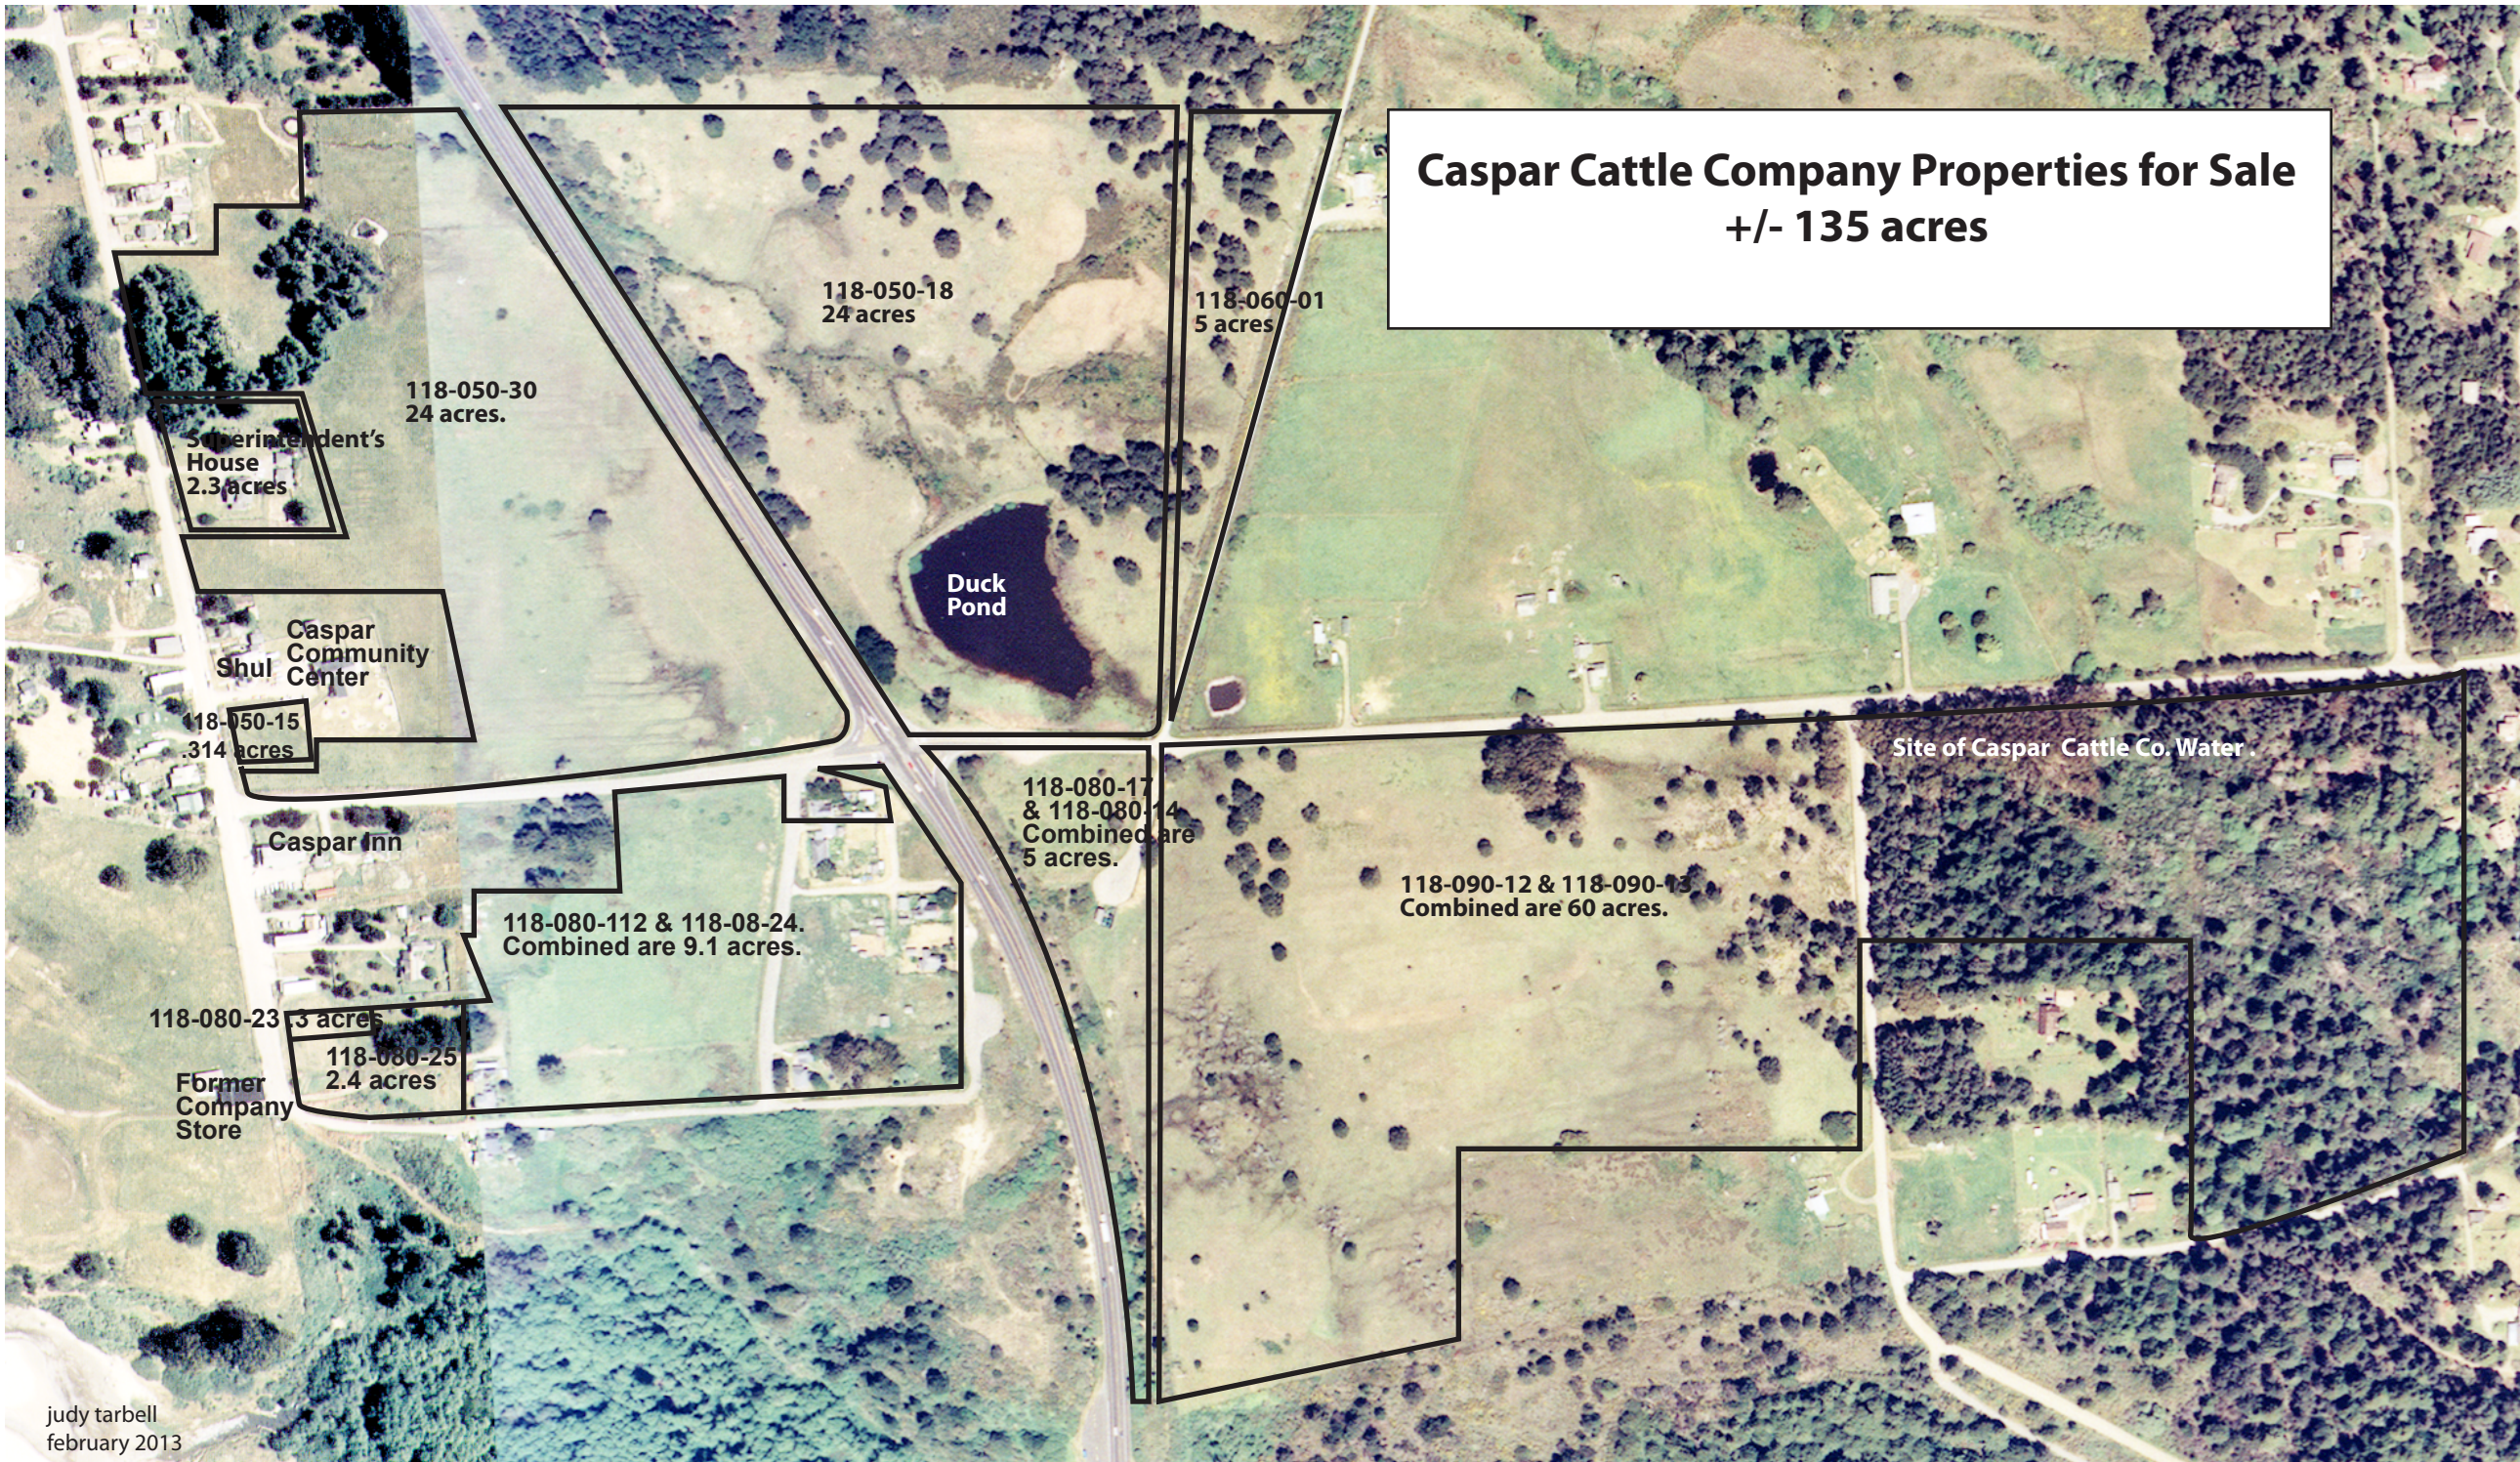

# Caspar Cattle Company Properties for Sale +/- 135 acres

118-050-18  
24 acres

118-060-01  
5 acres

118-050-30  
24 acres.

Superintendent's  
House  
2.3 acres

Duck  
Pond

Caspar  
Community  
Center

118-050-15  
314 acres

Site of Caspar Cattle Co. Water

Caspar Inn

118-080-17  
& 118-080-14  
Combined are  
5 acres.

118-080-112 & 118-08-24.  
Combined are 9.1 acres.

118-090-12 & 118-090-13  
Combined are 60 acres.

118-080-23  
3 acres

Former  
Company  
Store

118-080-25  
2.4 acres